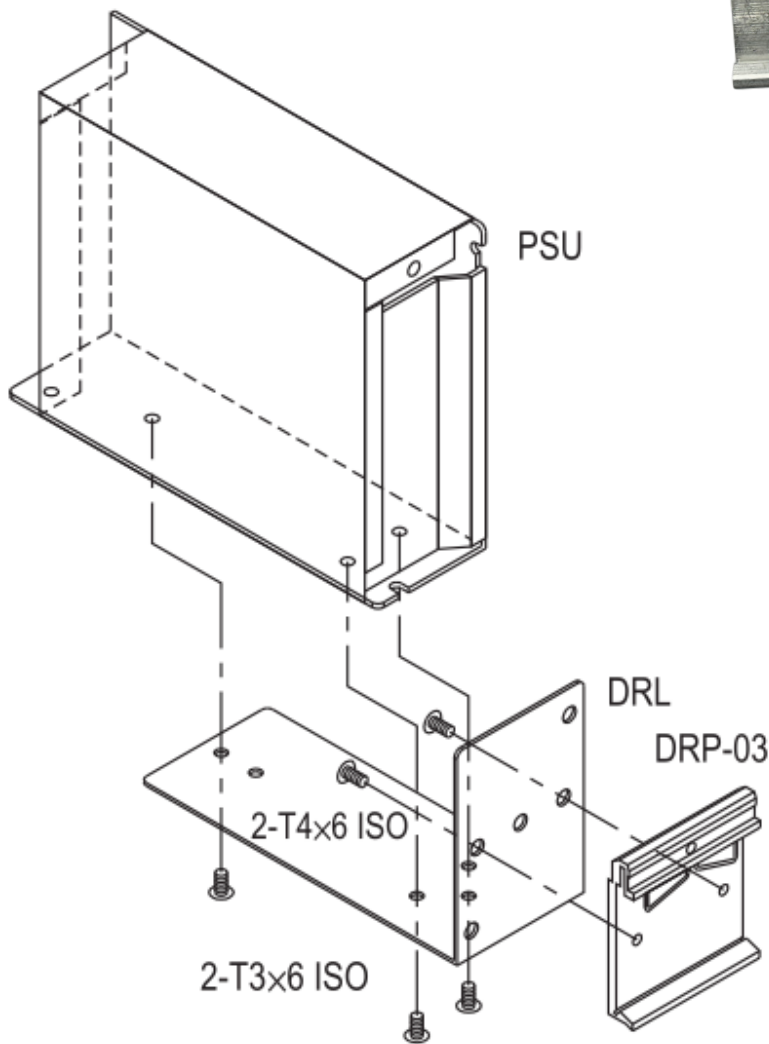

# DINKIT1

Includes :

- 1 x DRL-01 Right Angle Bracket
- 1 x DRP-03 DIN clip
- 4 x Screws

Photo	Order No.	Case	Model
	DRL-01	238, 239, 240 903 905 931 932 971	LRS-35/50/75/100 RS-25 RS-35 RS-15
	DRP-03	DRP-01 DRL-01~03	All models

### DRL-01 Bracket :

### DRP-03 Din clip :