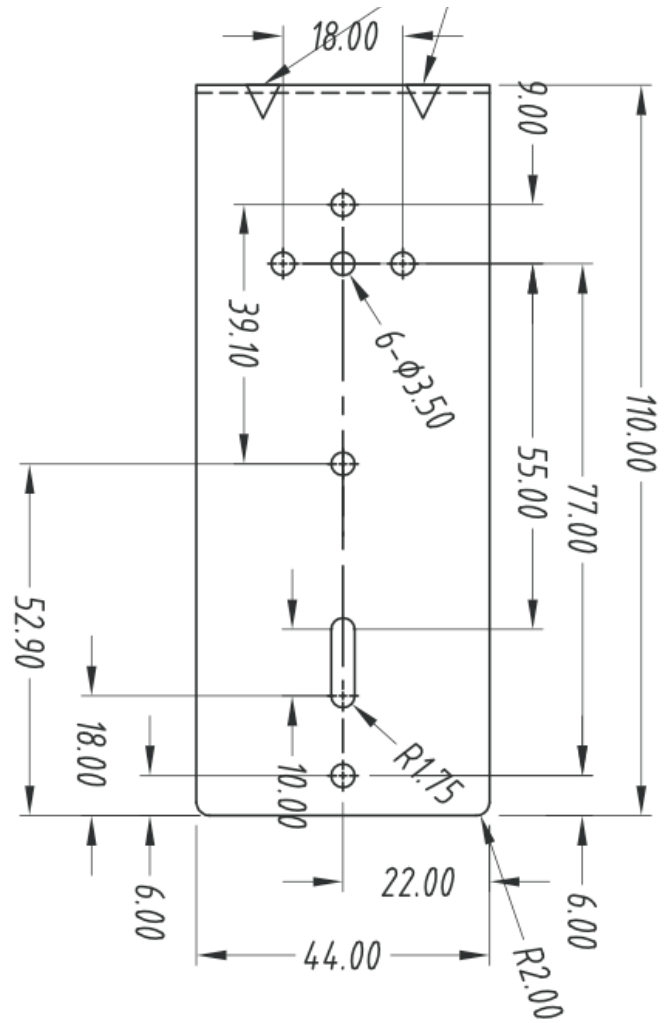

# DINKIT1

Includes :

- 1 x DRL-01 Right Angle Bracket
- 1 x DRP-03 DIN clip
- 4 x Screws

Photo	Order No.	Case	Model
	DRL-01	238, 239, 240 903 905 931 932 971	LRS-35/50/75/100 RS-25 RS-35 RS-15
	DRP-03	DRP-01 DRL-01~03	All models

### DRL-01 Bracket :

### DRP-03 Din clip :