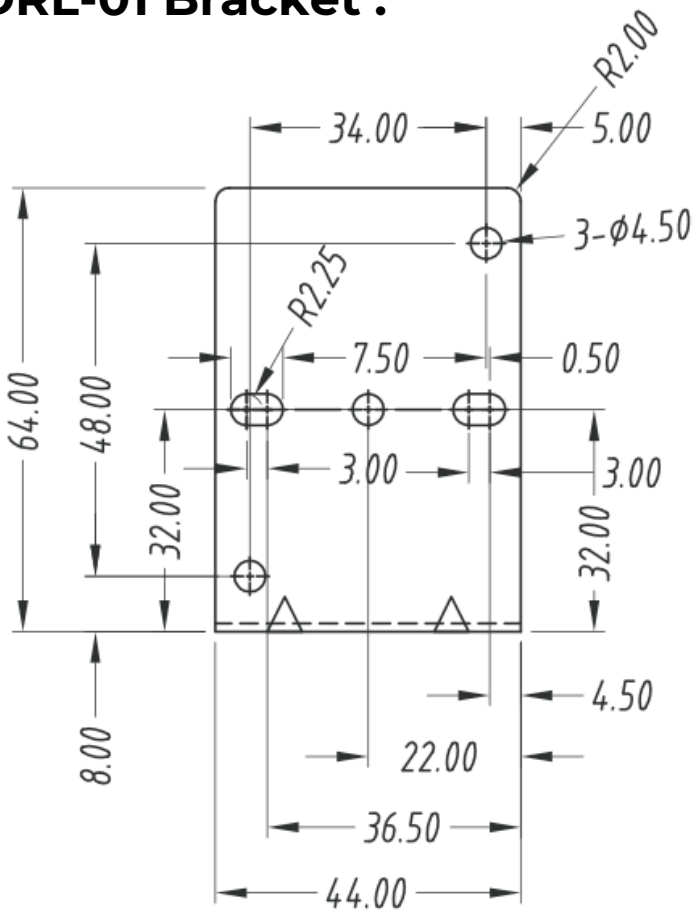

# DINKIT1

Includes :

- 1 x DRL-01 Right Angle Bracket
- 1 x DRP-03 DIN clip
- 4 x Screws

Photo	Order No.	Case	Model
	DRL-01	238, 239, 240 903 905 931 932 971	LRS-35/50/75/100 RS-25 RS-35 RS-15
	DRP-03	DRP-01 DRL-01~03	All models

### DRL-01 Bracket :

### DRP-03 Din clip :