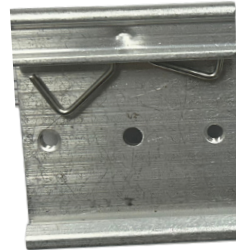

# DINKIT1

Includes :

- 1 x DRL-01 Right Angle Bracket
- 1 x DRP-03 DIN clip
- 4 x Screws

Photo	Order No.	Case	Model
	DRL-01	238, 239, 240 903 905 931 932 971	LRS-35/50/75/100 RS-25 RS-35 RS-15
	DRP-03	DRP-01 DRL-01~03	All models

### DRL-01 Bracket :