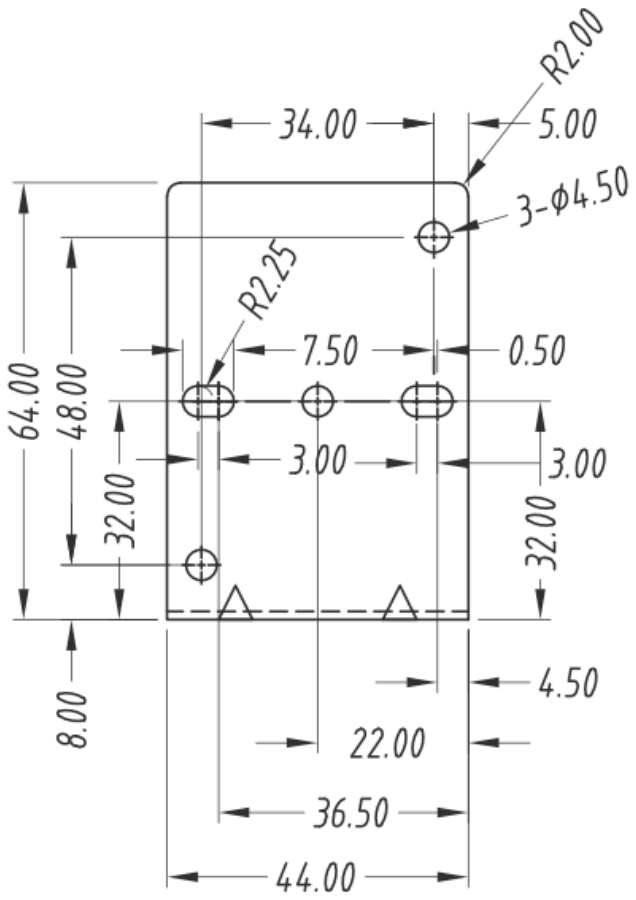

DINKIT2

Includes :

- 1 x DRL-02 Right Angle Bracket
- 1 x DRP-03 DIN clip
- 4 x Screws

Photo	Order No.	Case	Model
	DRL-02	241 901 902 906 915 916 920	LRS-150/150F SD-100/150....
	DRP-03	DRP-01 DRL-01~03	All models

DRL-02 Bracket :

DRP-03 Din clip :