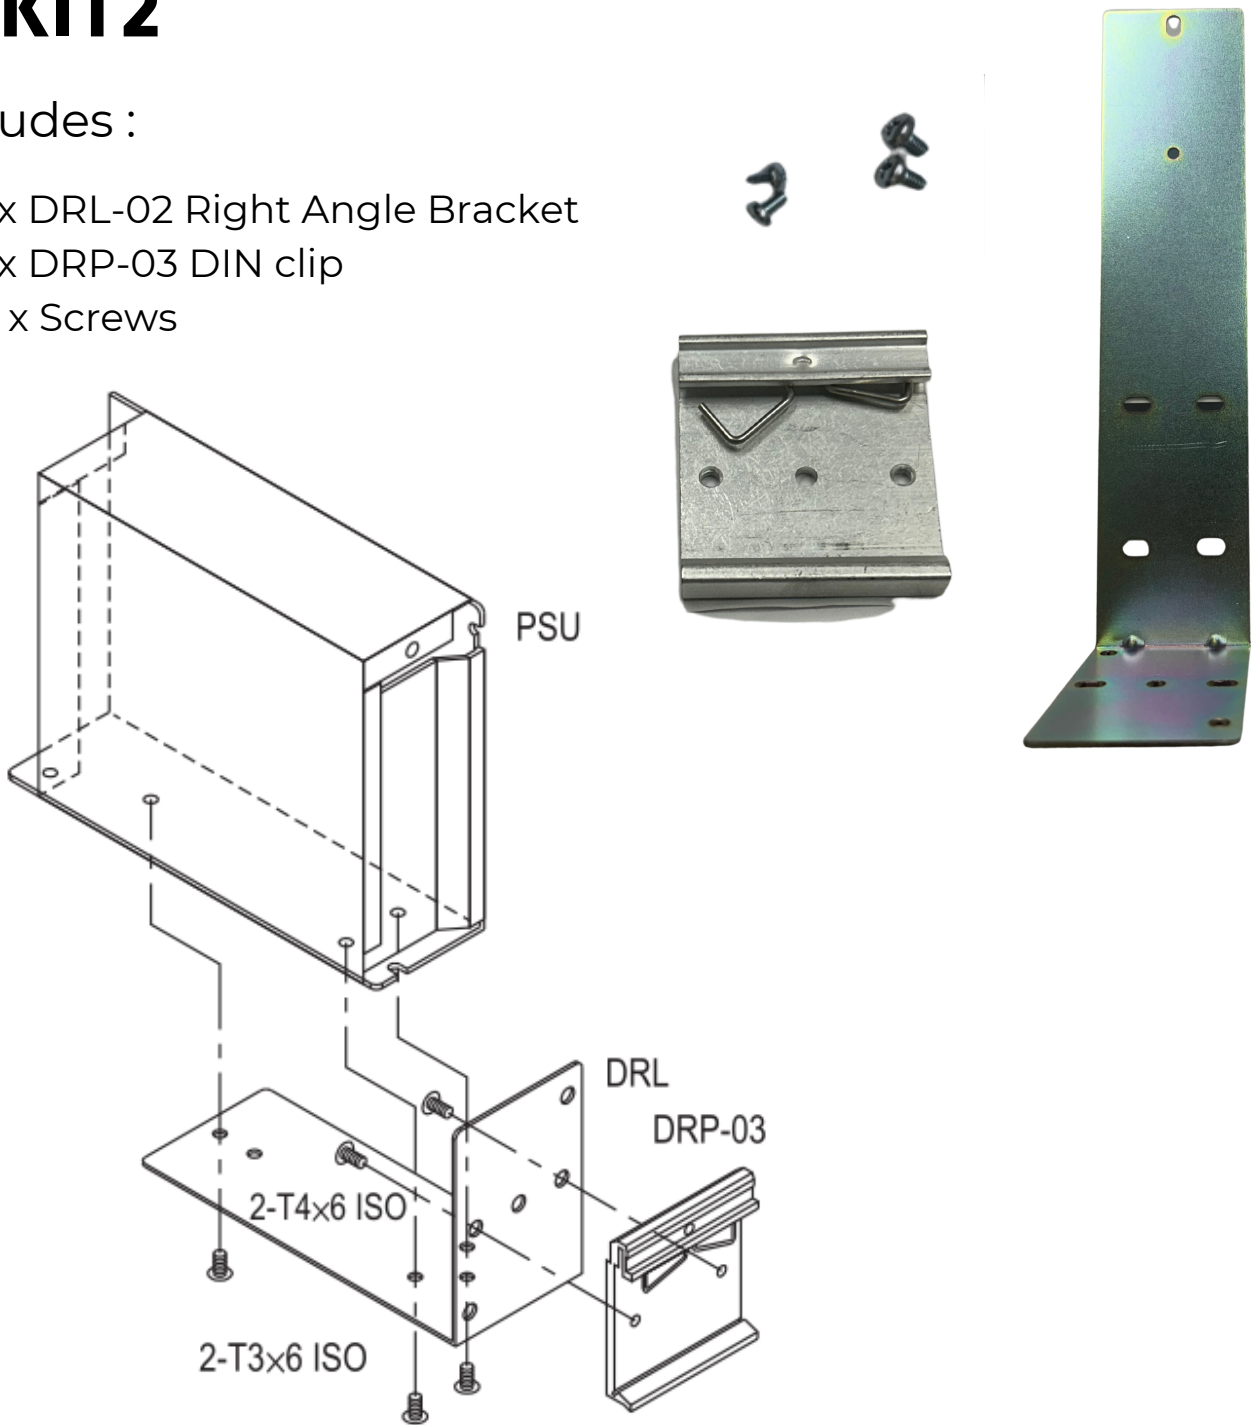

DINKIT2

Includes :

- 1 x DRL-02 Right Angle Bracket
- 1 x DRP-03 DIN clip
- 4 x Screws

Photo	Order No.	Case	Model
	DRL-02	241 901 902 906 915 916 920	LRS-150/150F SD-100/150....
	DRP-03	DRP-01 DRL-01~03	All models

DRL-02 Bracket :

DRP-03 Din clip :