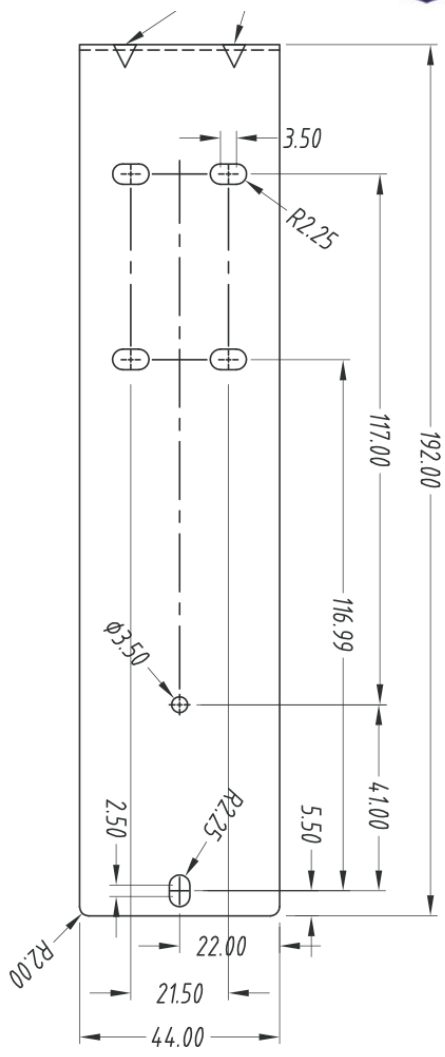

DINKIT2

Includes :

- 1 x DRL-02 Right Angle Bracket
- 1 x DRP-03 DIN clip
- 4 x Screws

Photo	Order No.	Case	Model
	DRL-02	241 901 902 906 915 916 920	LRS-150/150F SD-100/150....
	DRP-03	DRP-01 DRL-01~03	All models

DRL-02 Bracket :

DRP-03 Din clip :